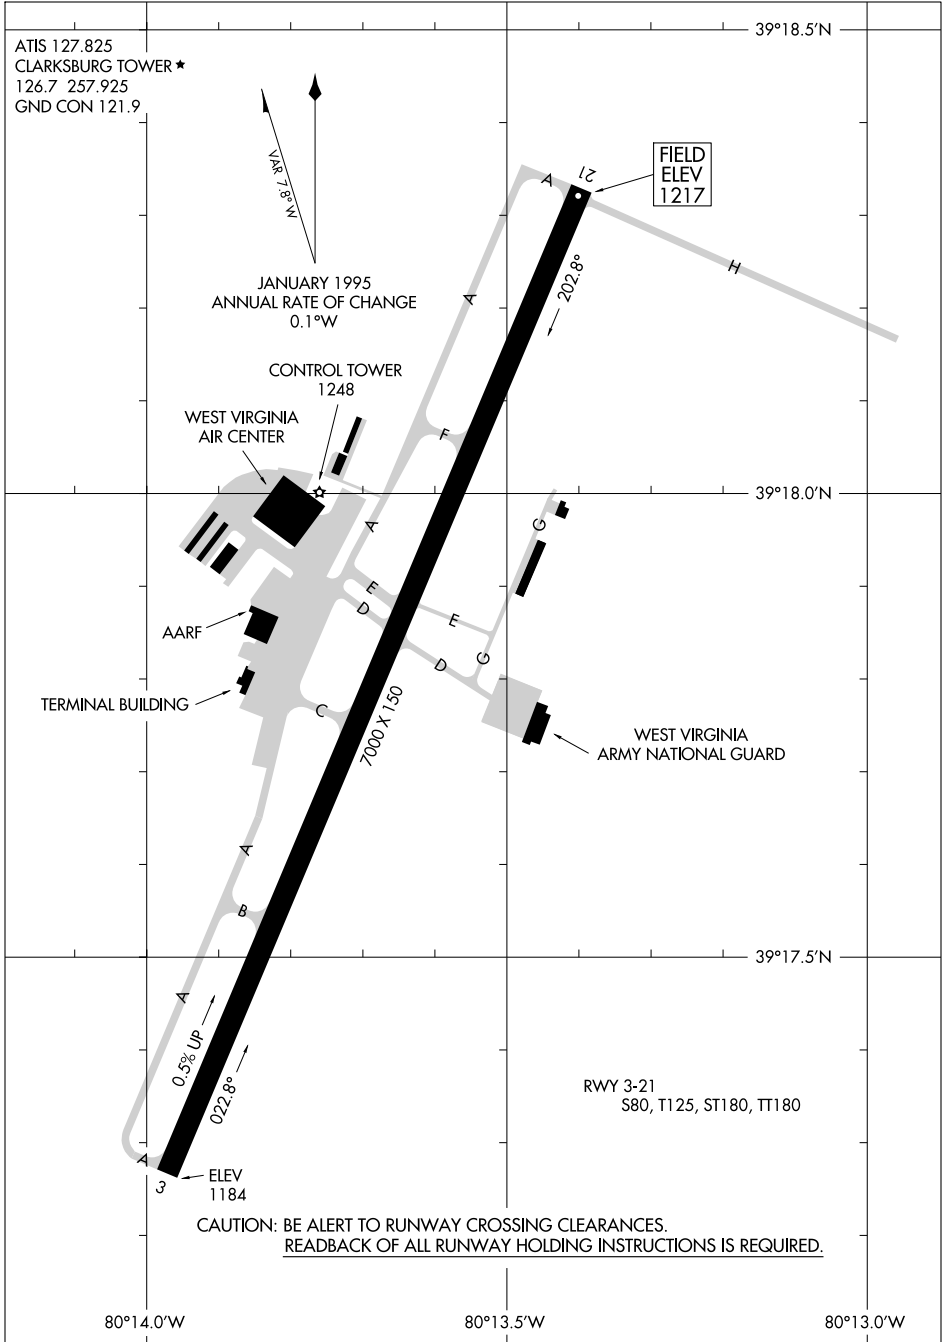

03079

# AIRPORT DIAGRAM

CLARKSBURG / HARRISON/MARION REGIONAL (CKB)  
AL-616 (FAA)  
CLARKSBURG, WEST VIRGINIA

NE-4, 31 AUG 2006 to 28 SEP 2006

NE-4, 31 AUG 2006 to 28 SEP 2006

# AIRPORT DIAGRAM

03079

CLARKSBURG, WEST VIRGINIA  
CLARKSBURG / HARRISON/MARION REGIONAL (CKB)